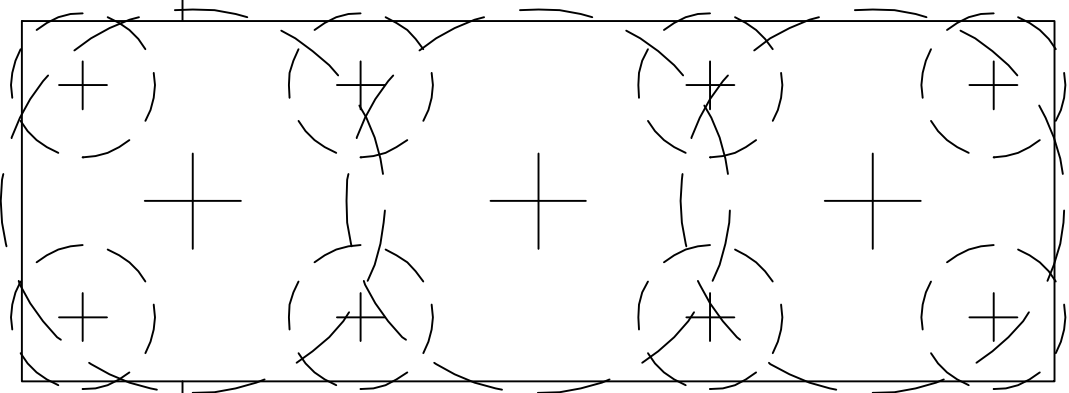

3" BACKSET

2" HOLES

3/4" HOLES

FOLD ALONG THIS LINE, FOR DOORS HINGED ON RIGHT

LOCATE CENTER  
ON THIS LINE

PLACE ON OUTSIDE OF DOOR

FOLD ALONG THIS LINE, FOR DOORS HINGED ON LEFT

LOCATE CENTER  
ON THIS LINE