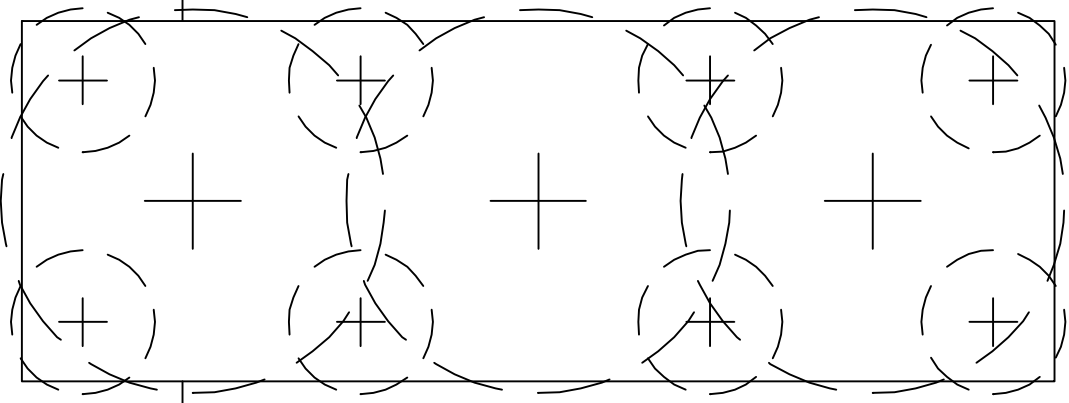

2-3/4" BACKSET

FOLD ALONG THIS LINE, FOR DOORS HINGED ON RIGHT

FOLD ALONG THIS LINE, FOR DOORS HINGED ON LEFT

LOCATE CENTER ON THIS LINE

LOCATE CENTER ON THIS LINE

PLACE ON OUTSIDE OF DOOR