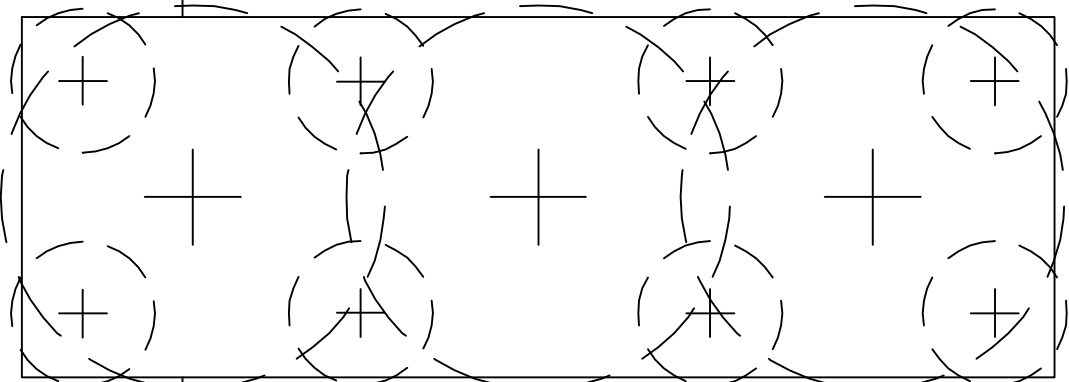

2-3/8" BACKSET

2" HOLES

3/4" HOLES

FOLD ALONG THIS LINE, FOR DOORS HINGED ON RIGHT

LOCATE CENTER
ON THIS LINE

PLACE ON OUTSIDE OF DOOR

FOLD ALONG THIS LINE, FOR DOORS HINGED ON LEFT

LOCATE CENTER
ON THIS LINE